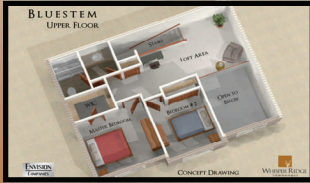

# DESIGN & RENDERING SERVICES

TAKE YOUR IDEAS AND 2-D DRAWINGS TO THE NEXT LEVEL!

<b>Residential Drafting Service</b> <u>Includes:</u> *Floor Plans *4 Elevations *Details *Foundation Plans *Wall/Stair Sections	<b>\$.40/Sq. Ft.</b>
<b>3-D Colored Layouts</b> *First draft completed in 5-7 business days.	<b>Starting at \$550.00</b>
<b>Exterior Renderings</b> *First draft completed in 5-7 business days.	<b>Starting at \$189.00</b>
<b>Interior Renderings</b> *First draft completed in 5-7 business days.	<b>Starting at \$1,200.00</b>
<b>Development Marketing Maps</b>	<b>Starting at \$1,500.00</b>