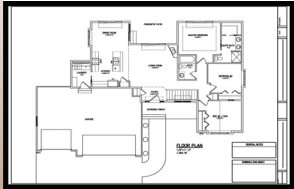

# DESIGN & RENDERING SERVICES

TAKE YOUR IDEAS AND 2-D DRAWINGS TO THE NEXT LEVEL!

<b>Residential Drafting Service</b> <u>Includes:</u> *Floor Plans *4 Elevations *Details *Foundation Plans *Wall/Stair Sections	<b>\$.40/Sq. Ft.</b>
<b>3-D Colored Layouts</b> *First draft completed in 5-7 business days.	<b>Starting at \$550.00</b>
<b>Exterior Renderings</b> *First draft completed in 5-7 business days.	<b>Starting at \$189.00</b>
<b>Interior Renderings</b> *First draft completed in 5-7 business days.	<b>Starting at \$1,200.00</b>
<b>Development Marketing Maps</b>	<b>Starting at \$1,500.00</b>